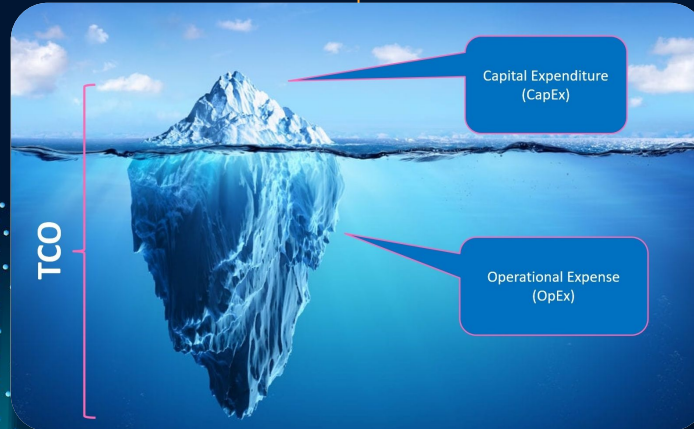

- ✓ nákup zariadenia
- ✓ tonery
- ✓ doprava + inštalácia
- ❑ el. energia (1500 W +)
- ❑ odpadová nádoba
- ❑ odvoz odpadu
- ❑ skladovanie sp. mat.
- ❑ čas technika
- ❑ zberový valec (4x)
- ❖ prenosová jednotka
- ❖ zapekacia jednotka
- ❖ profylaktika

- ✓ nákup zariadenia
- ✓ tonery
- ✓ doprava + inštalácia
- ❑ el. energia (160 W)
- ❑ odpadová nádoba
- ❑ odvoz odpadu
- ❑ skladovanie sp. mat.
- ❑ čas technika