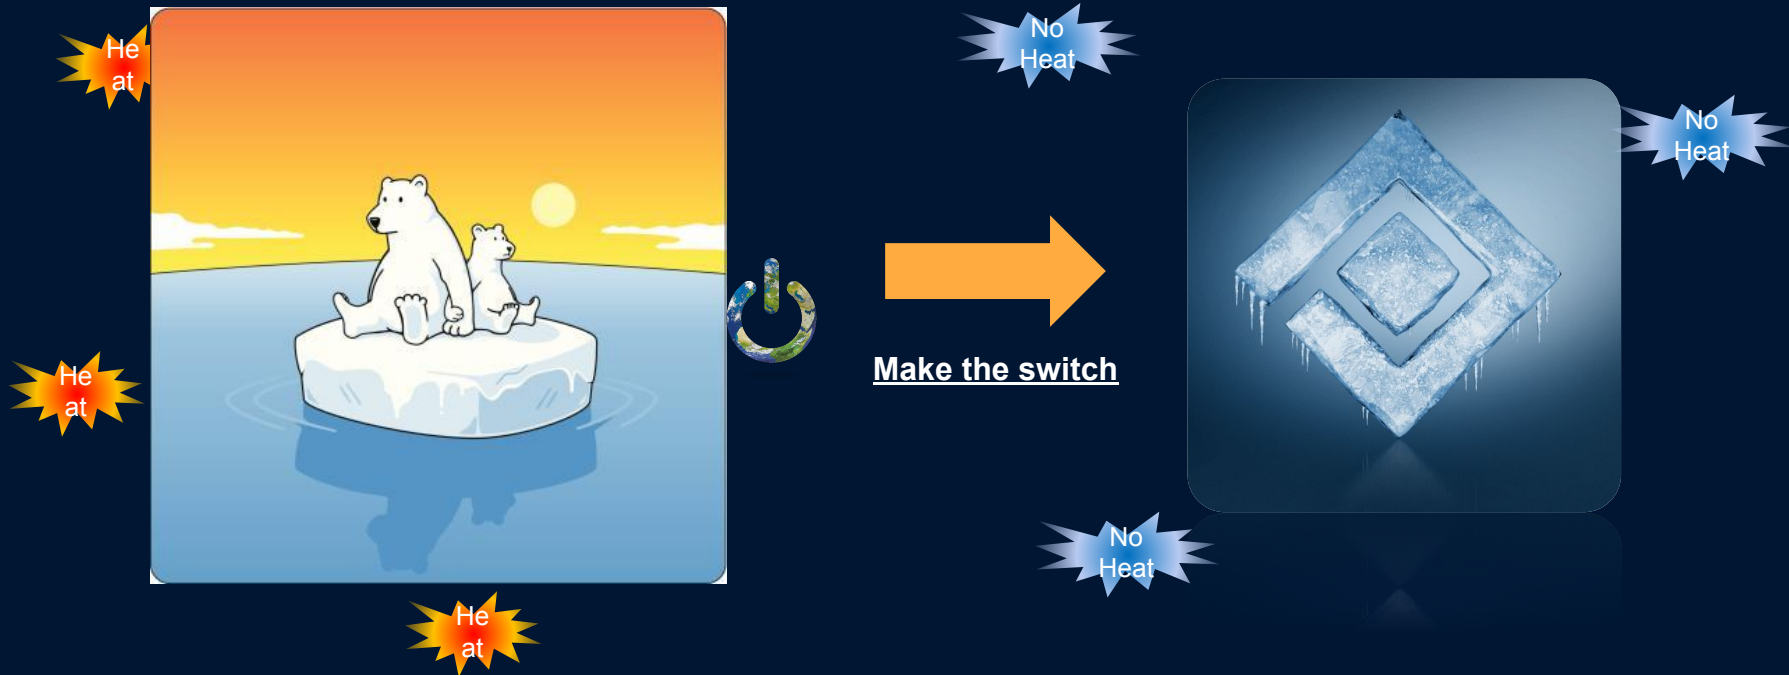

Uhlíková stopa
25,7 kg CO₂/5 rokov

Uhlíková stopa
237 kg CO₂/2 hod denne/5 rokov

Uhlíková stopa
315,6 kg CO₂/5 rokov

Vyhod' laser zachrániš l'ad

The background features a dark blue field with two prominent, glowing trails of white and light blue particles that curve from the left and right sides towards the center. These trails are composed of numerous small dots, creating a sense of motion and depth. Interspersed among the particle trails are several bright, multi-colored light flares in shades of orange, yellow, and red, which add a dynamic and energetic feel to the overall composition.