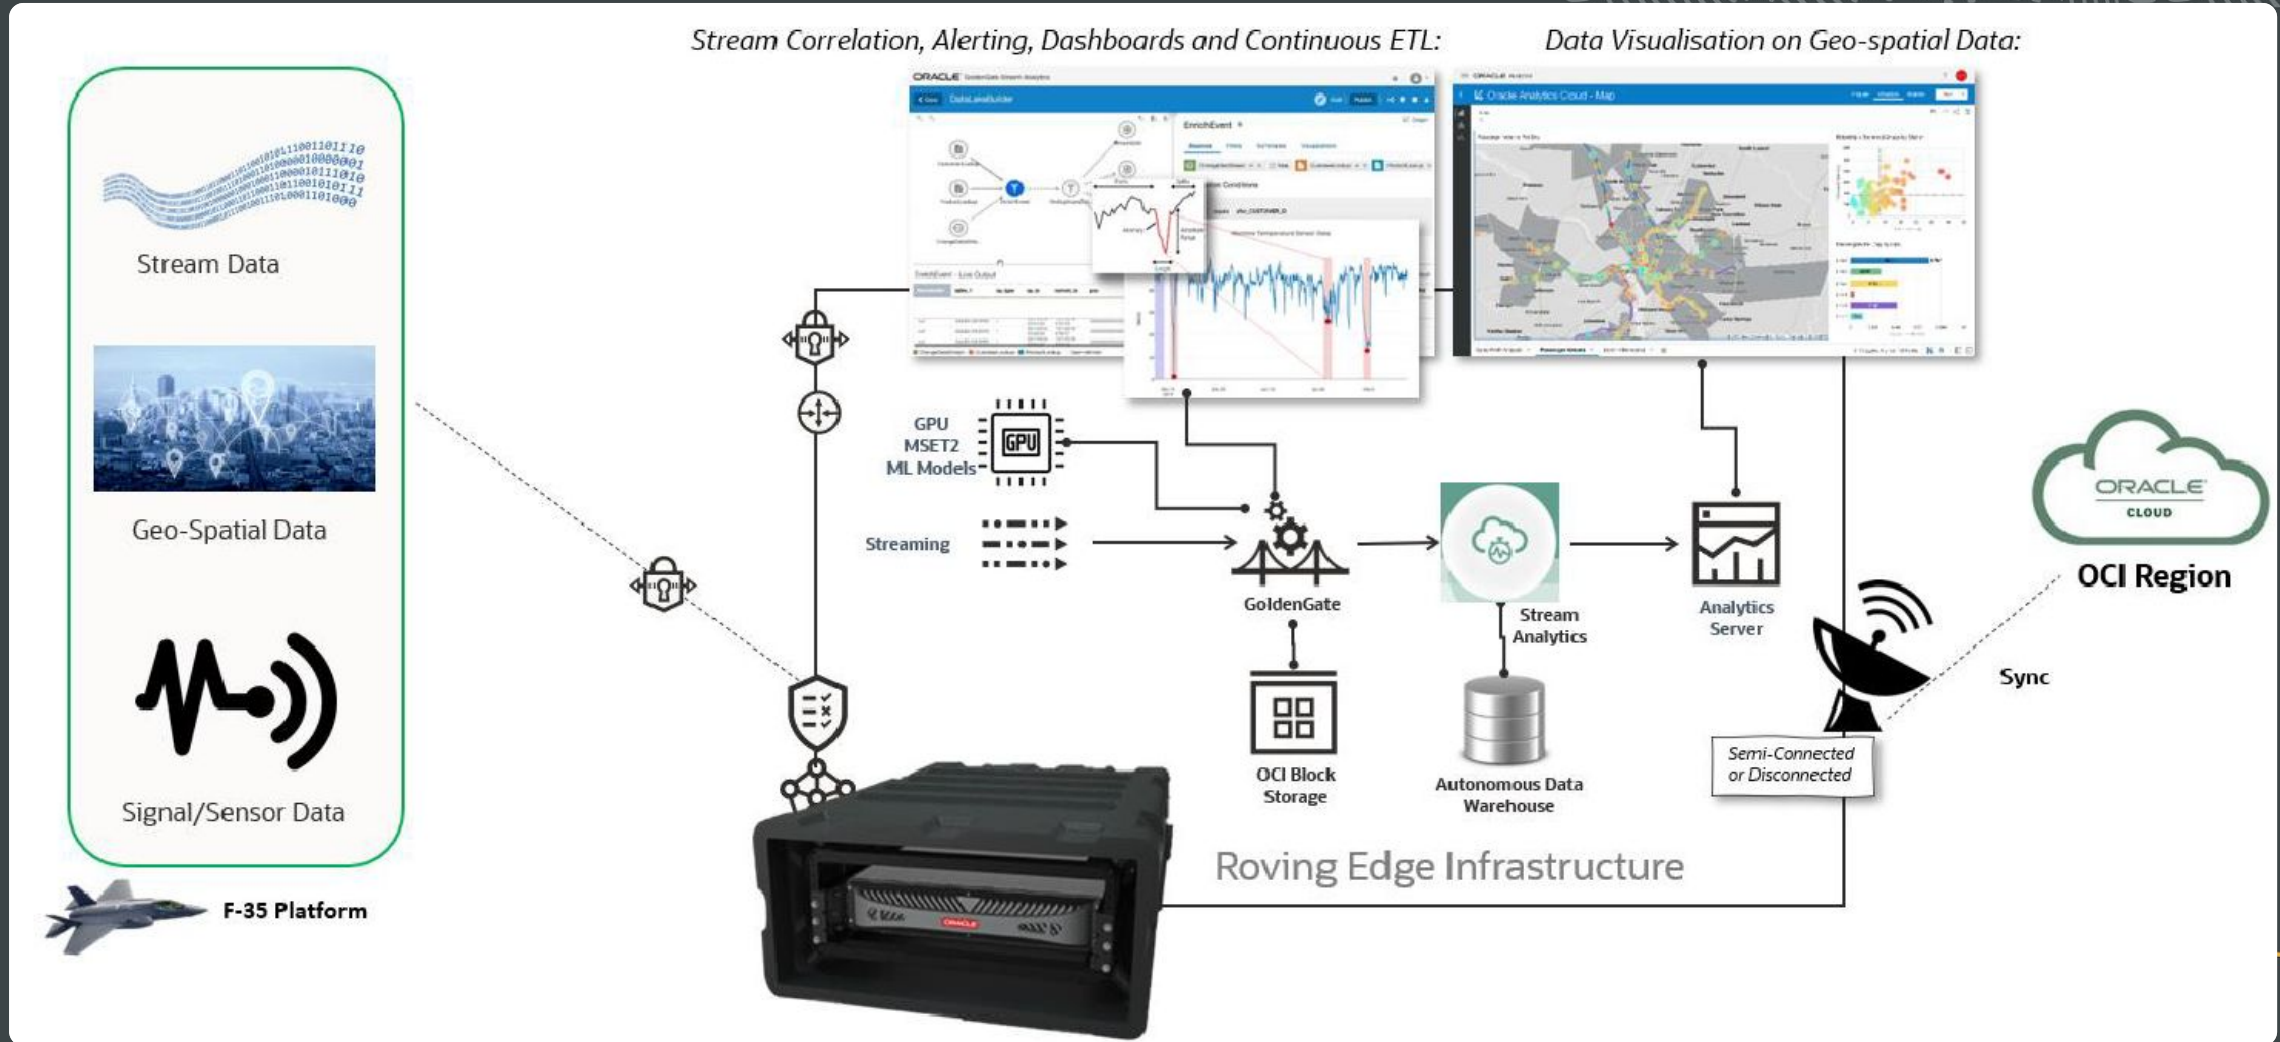

Oracle Roving Edge Infrastructure